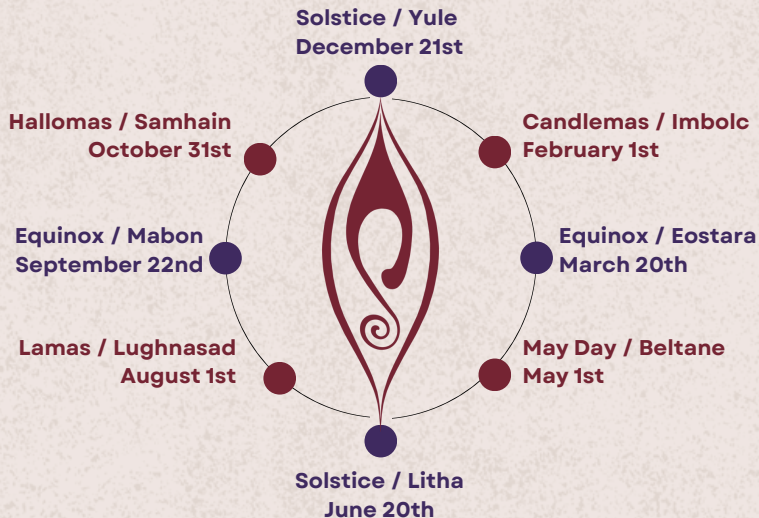

Solstices, Equinoxes & Cross Quarter Days 2024

New Moons

Winter

January 11
February 9
March 10

Spring

April 8
May 7
June 6

Summer

July 5
August 4
September 2

Fall

October 2
November 2
November 30

“Your heart is not a fragile, delicate bird, but a resilient, powerful hawk learning to fly.”